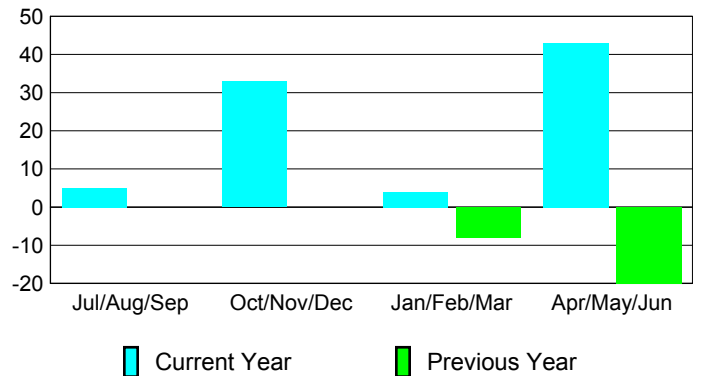

Comparison of Membership Gain/Loss

Current Year Compared to the Previous Year