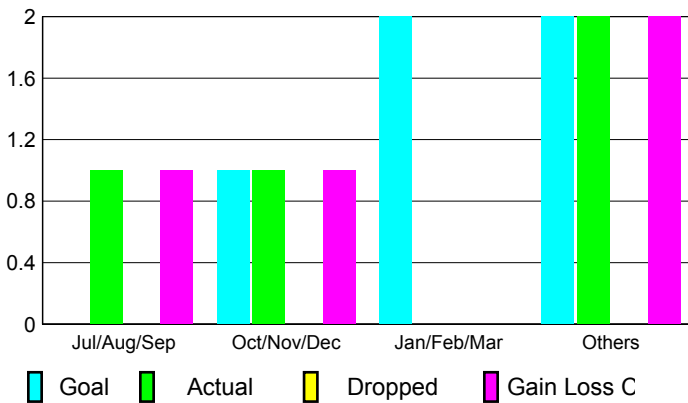

2009-2010 GMT Quarterly Report for District (or Undistricted) **District 3 H**

GMT: **Shah JOHN 'JACK' R FERGUS**

Location: **OKLAHOMA**

GMT CA: **1**

CLUBS

Club Results
2009-2010

Clubs
2008-2009

Month	New Club Goal	Actual New Clubs	Actual Dropped Clubs	Gain/Loss of Clubs	Gain/Loss of Clubs
Jul/Aug/Sep	0	1	0	1	0
Oct/Nov/Dec	1	1	0	1	0
Jan/Feb/Mar	2	0	0	0	0
Apr/May/June	2	2	0	2	0
Totals	5	4	0	4	0

Club Results 2009-2010

Goal, New, Dropped, Gain/Loss

Comparison of Club Gain/Loss

Current Year Compared to the Previous Year

YTD Status Quo Clubs 2009-2010

Status Quo Clubs Compared to Status Quo Members

MEMBERSHIP

Membership Results
2009-2010

Membership
2008-2009

Month	Net Memb Goal	Actual New Memb	Actual Dropped Memb	Gain/Loss of Memb	Gain/Loss of Memb
Jul/Aug/Sep	10	47	-42	5	0
Oct/Nov/Dec	50	55	-22	33	0
Jan/Feb/Mar	90	37	-33	4	-8
Apr/May/June	110	78	-35	43	-20
Totals	260	217	-132	85	-28