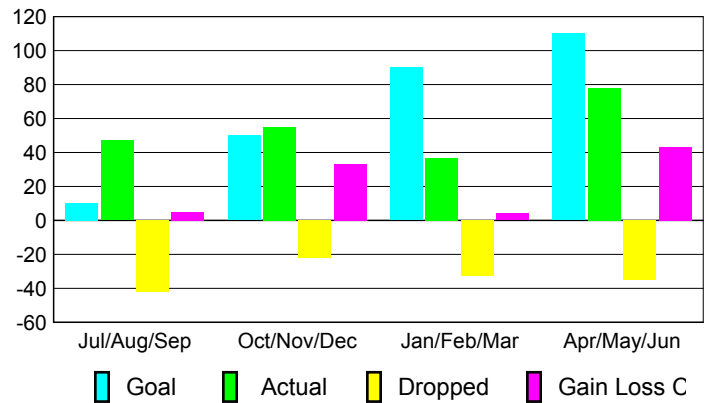

Membership Results 2009-2010

Goal, New, Dropped, Gain/Loss